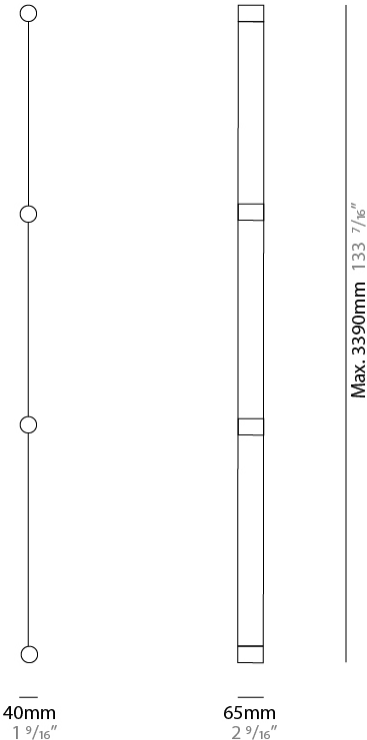

PROJECT
TYPE
SPECIFIER
QUANTITY
DATE

FORMALA SURFACE

D32014-

base number Finish
Options

1. To build a product code in our configurator select the specify button on the base model # product page
2. To build a manual product code on this datasheet choose from the options listed below in blue font and add the suffix to the base model #

GENERAL

Series: Formala
Brand: Cini & Nils
Division: Design
Mounting Type: Surface
Mounting Location: Wall
Subcategory: Wall Effect

PHYSICAL

Shape: Curves
Length (mm): 3390
Length (in): 133 7/16
Width (mm): 40
Width (in): 1 9/16
Extension (mm): 65
Extension (in): 2 9/16
Light Distribution: Indirect
Fixture Finish: SSB / SSW
Fixture Material: Steel / Technopolymers

ELECTRICAL

Lamp Type: LED
Total Output Wattage (W): 72
Dimming: Non-Dimming / Phase Dimming (120Vac only) / 0-10V Dimming
Driver Included: No
Driver Location: Remote
Driver Type: Constant Voltage - 120 / 277Vac
Driver Class: Class 2
Input Voltage (V): 120 - 277
Output Voltage (V): 24

LED

Number of LEDs: 3 Strips
Color Temperature (°K): 2700
Nominal Lumen (lm): 3 x 2200
CRI: >80 CRI
Lamp Life (hrs): 50000

OPTICAL

RATINGS AND CERTIFICATIONS

Certified By: Certified for North American Standards
IP rating: IP20