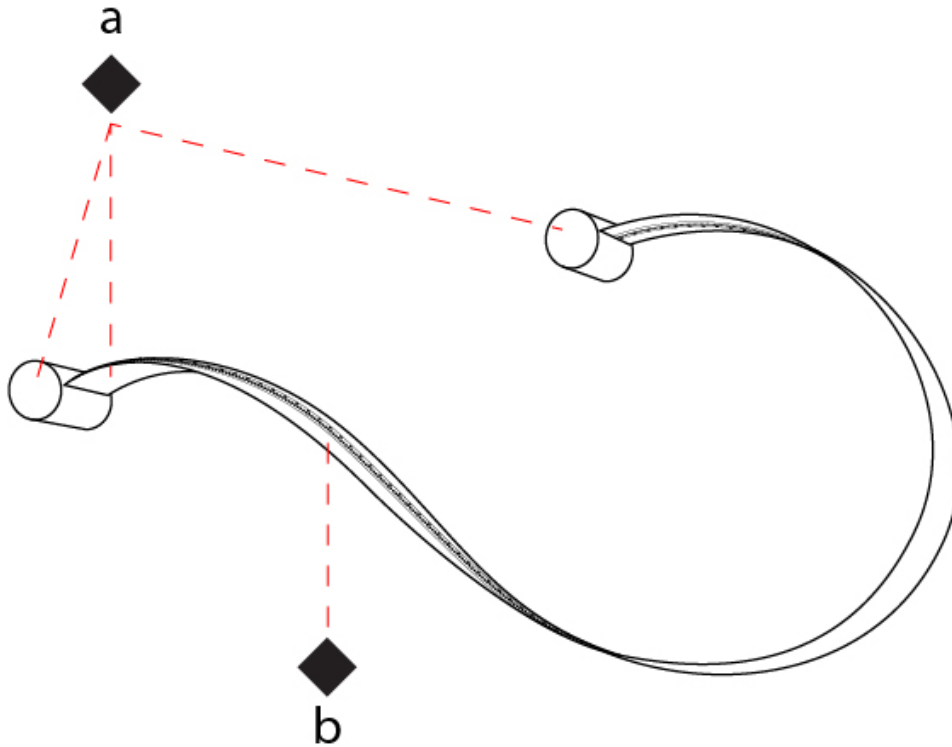

D32012-

PROJECT
TYPE
SPECIFIER
QUANTITY
DATE

D