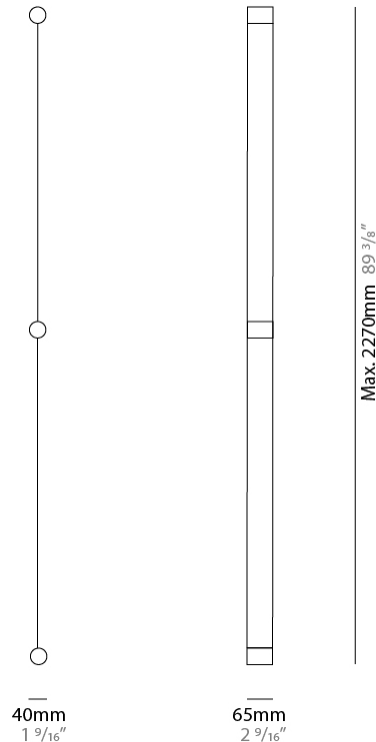

FORMALA SURFACE

D32013-

base number   Finish
Options

PROJECT
TYPE
SPECIFIER
QUANTITY
DATE

1. To build a product code in our configurator select the specify button on the base model # product page
2. To build a manual product code on this datasheet choose from the options listed below in blue font and add the suffix to the base model #

GENERAL

Series: Formala
Brand: Cini & Nils
Division: Design
Mounting Type: Surface
Mounting Location: Wall
Subcategory: Wall Effect

PHYSICAL

Shape: Curves
Length (mm): 2270
Length (in): 89 ³/₈
Width (mm): 40
Width (in): 1 ⁹/₁₆
Extension (mm): 65
Extension (in): 2 ⁹/₁₆
Light Distribution: Indirect
Fixture Finish: [SSB](#) / [SSW](#)
Fixture Material: Steel / Technopolymers

ELECTRICAL

Lamp Type: LED
Total Output Wattage (W): 48
Dimming: Non-Dimming / Phase Dimming (120Vac only) / 0-10V Dimming
Driver Included: No
Driver Location: Remote
Driver Type: Constant Voltage - 120 / 277Vac
Driver Class: Class 2
Input Voltage (V): 120 - 277
Output Voltage (V): 24

LED

Number of LEDs: 2 Strips
Color Temperature (°K): 2700
Nominal Lumen (lm): 2x2200
CRI: >80 CRI
Lamp Life (hrs): 50000

OPTICAL

RATINGS AND CERTIFICATIONS

Certified By: Certified for North American Standards
IP rating: IP20