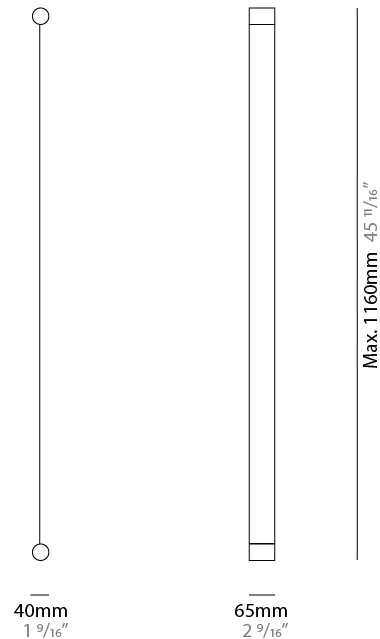

FORMALA SURFACE

D32012-

base number   Finish
Options

1. To build a product code in our configurator select the specify button on the base model # product page
2. To build a manual product code on this datasheet choose from the options listed below in blue font and add the suffix to the base model #

GENERAL

Series: Formala _____
Brand: Cini & Nils _____
Division: Design _____
Mounting Type: Surface _____
Mounting Location: Wall _____
Subcategory: Wall Effect _____

PHYSICAL

Shape: Curves _____
Length (mm): 1160 _____
Length (in): 45 ¹¹/₁₆ _____
Width (mm): 40 _____
Width (in): 1 ⁹/₁₆ _____
Extension (mm): 65 _____
Extension (in): 2 ⁹/₁₆ _____
Light Distribution: Indirect _____
Fixture Finish: [SSB / SSW](#) _____
Fixture Material: Steel / Technopolymers _____

ELECTRICAL

Lamp Type: LED _____
Total Output Wattage (W): 24 _____
Dimming: Non-Dimming / Phase Dimming (120Vac only) / 0-10V Dimming _____
Driver Included: No _____
Driver Location: Remote _____
Driver Type: Constant Voltage - 120 / 277Vac _____
Driver Class: Class 2 _____
Input Voltage (V): 120 - 277 _____
Output Voltage (V): 24 _____

LED

Number of LEDs: 1 Strip _____
Color Temperature (°K): 2700 _____
Nominal Lumen (lm): 2200 _____
CRI: >80 CRI _____
Lamp Life (hrs): 50000 _____

OPTICAL

RATINGS AND CERTIFICATIONS

Certified By: Certified for North American Standards _____
IP rating: IP20 _____