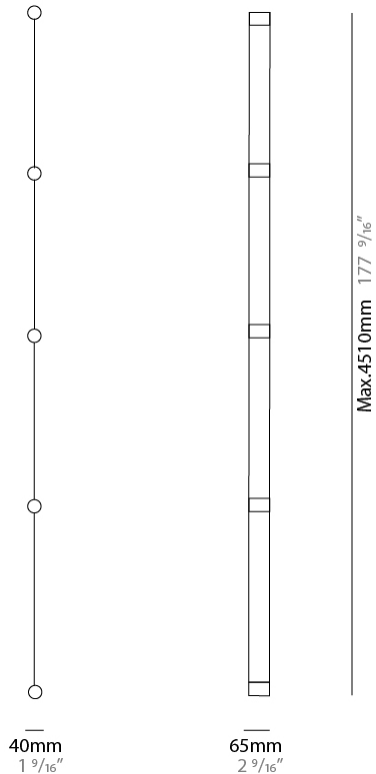

FORMALA SURFACE

D32015-

base number Finish
Options

PROJECT
TYPE
SPECIFIER
QUANTITY
DATE

1. To build a product code in our configurator select the specify button on the base model # product page
2. To build a manual product code on this datasheet choose from the options listed below in blue font and add the suffix to the base model #

GENERAL

Series: Formala
Brand: Cini & Nils
Division: Design
Mounting Type: Surface
Mounting Location: Wall
Subcategory: Wall Effect

PHYSICAL

Shape: Curves
Length (mm): 4510
Length (in): 177 ⁹/₁₆
Width (mm): 40
Width (in): 1 ⁹/₁₆
Extension (mm): 65
Extension (in): 2 ⁹/₁₆
Light Distribution: Indirect
Fixture Finish: SSB / SSW
Fixture Material: Steel / Technopolymers

ELECTRICAL

Lamp Type: LED
Total Output Wattage (W): 96
Dimming: Non-Dimming / Phase Dimming (120Vac only) / 0-10V Dimming
Driver Included: No
Driver Location: Remote
Driver Type: Constant Voltage - 120 / 277Vac
Driver Class: Class 2
Input Voltage (V): 120 - 277
Output Voltage (V): 24

LED

Number of LEDs: 4 Strips
Color Temperature (°K): 2700
Nominal Lumen (lm): 4x2200
CRI: >80 CRI
Lamp Life (hrs): 50000

OPTICAL

RATINGS AND CERTIFICATIONS

Certified By: Certified for North American Standards
IP rating: IP20